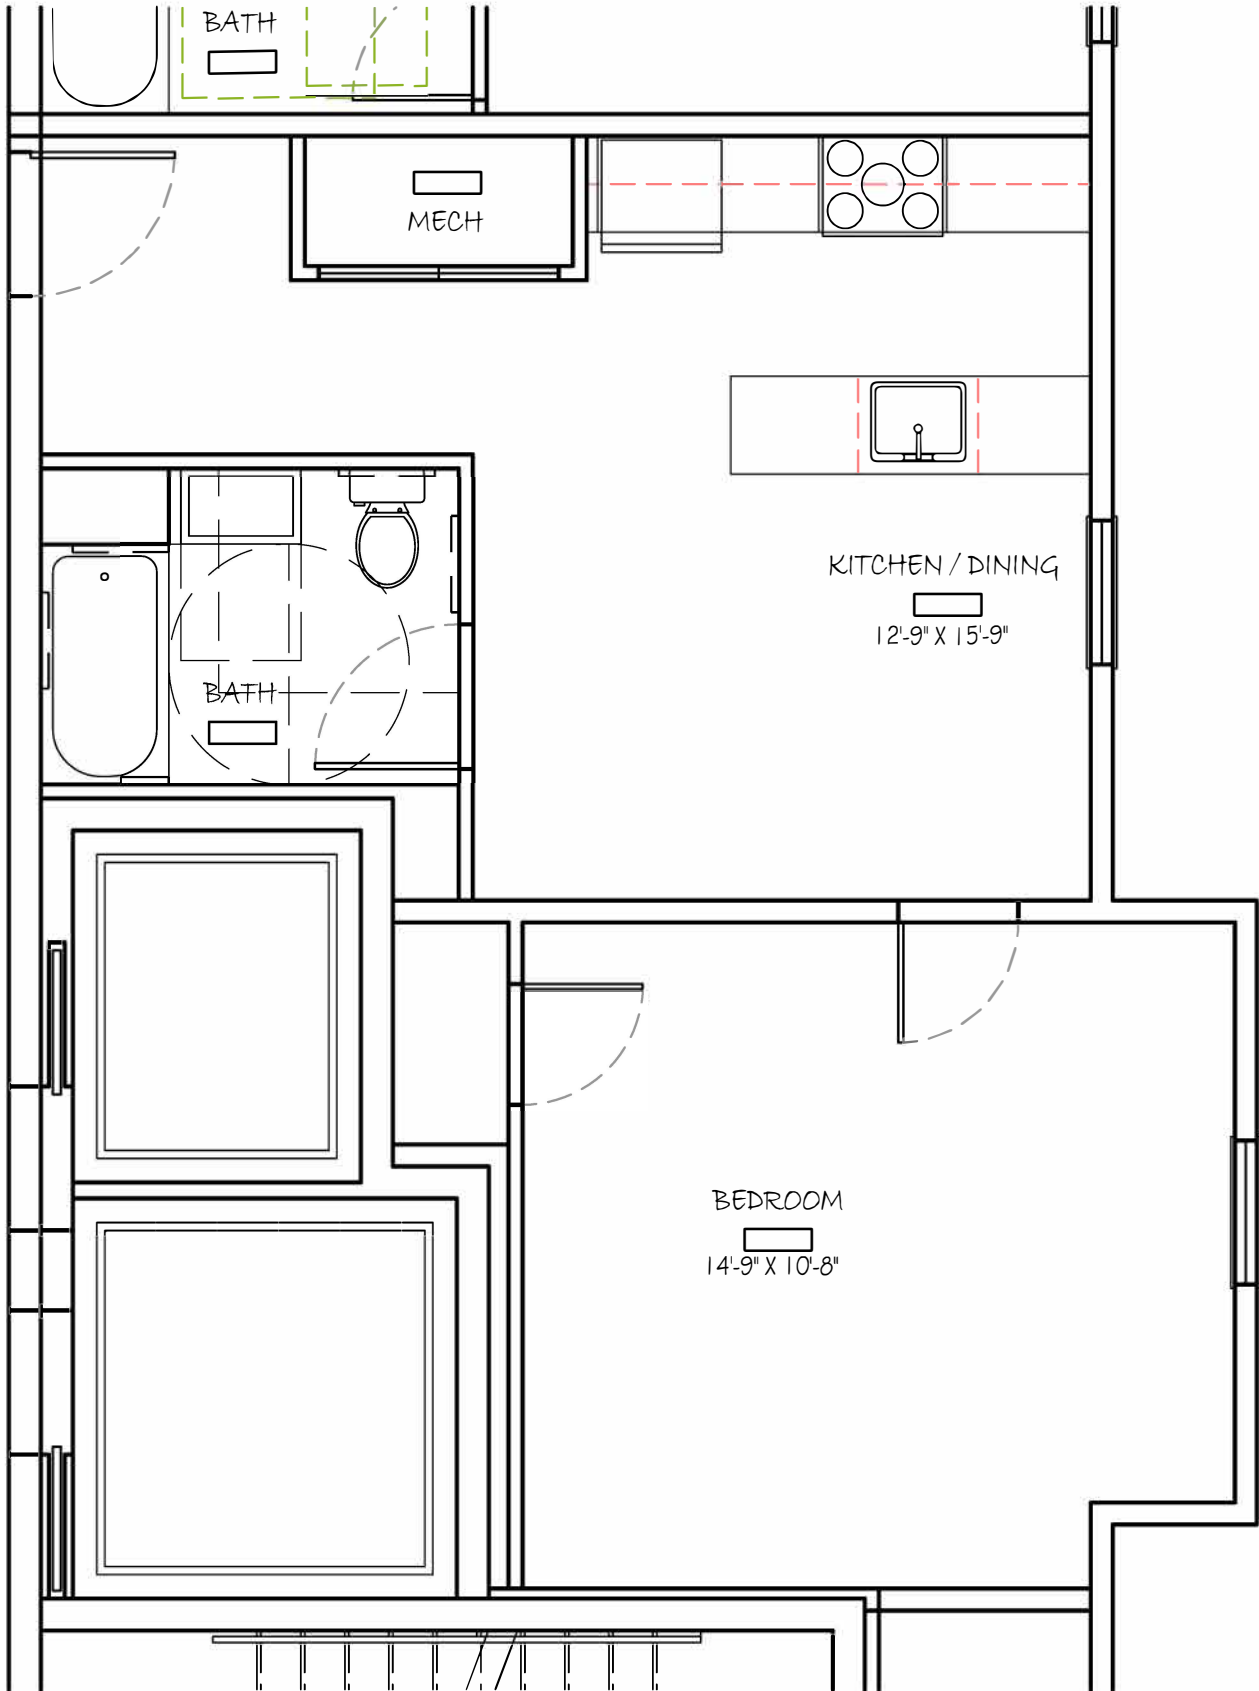

1415 GERMANTOWN AVENUE

Building 2 UNIT 00A
1 BEDROOM / 1 BATH / 638 SF

1415 GERMANTOWN AVENUE

Building 2 UNIT 00B
1 BEDROOM / 1 BATH / 739 SF

1415 GERMANTOWN AVENUE

Building 2 UNIT 01
1 BEDROOM / 1 BATH / 583 SF

1415 GERMANTOWN AVENUE

Building 2 UNIT 02
1 BEDROOM / 1 BATH / 583 SF

1415 GERMANTOWN AVENUE

Building 2 UNIT 03
1 BEDROOM / 1 BATH / 570 SF

1415 GERMANTOWN AVENUE

Building 2 UNIT 04
1 BEDROOM / 1 BATH / 583 SF

1415 GERMANTOWN AVENUE

Building 2 UNIT 05
1 BEDROOM / 1 BATH / 583 SF

1415 GERMANTOWN AVENUE

Building 2 UNIT 06
 1 BEDROOM / 1 BATH / 635 SF

1415 GERMANTOWN AVENUE

Building 2 UNIT 07
1 BEDROOM / 1 BATH / 590 SF

1415 GERMANTOWN AVENUE

Building 2 UNIT 08
1 BEDROOM / 1 BATH / 635 SF

1415 GERMANTOWN AVENUE

Building 2 UNIT 09
1 BEDROOM / 1 BATH / 754 SF

1415 GERMANTOWN AVENUE

Building 2 UNIT 10
 1 BEDROOM / 1 BATH / 656 SF