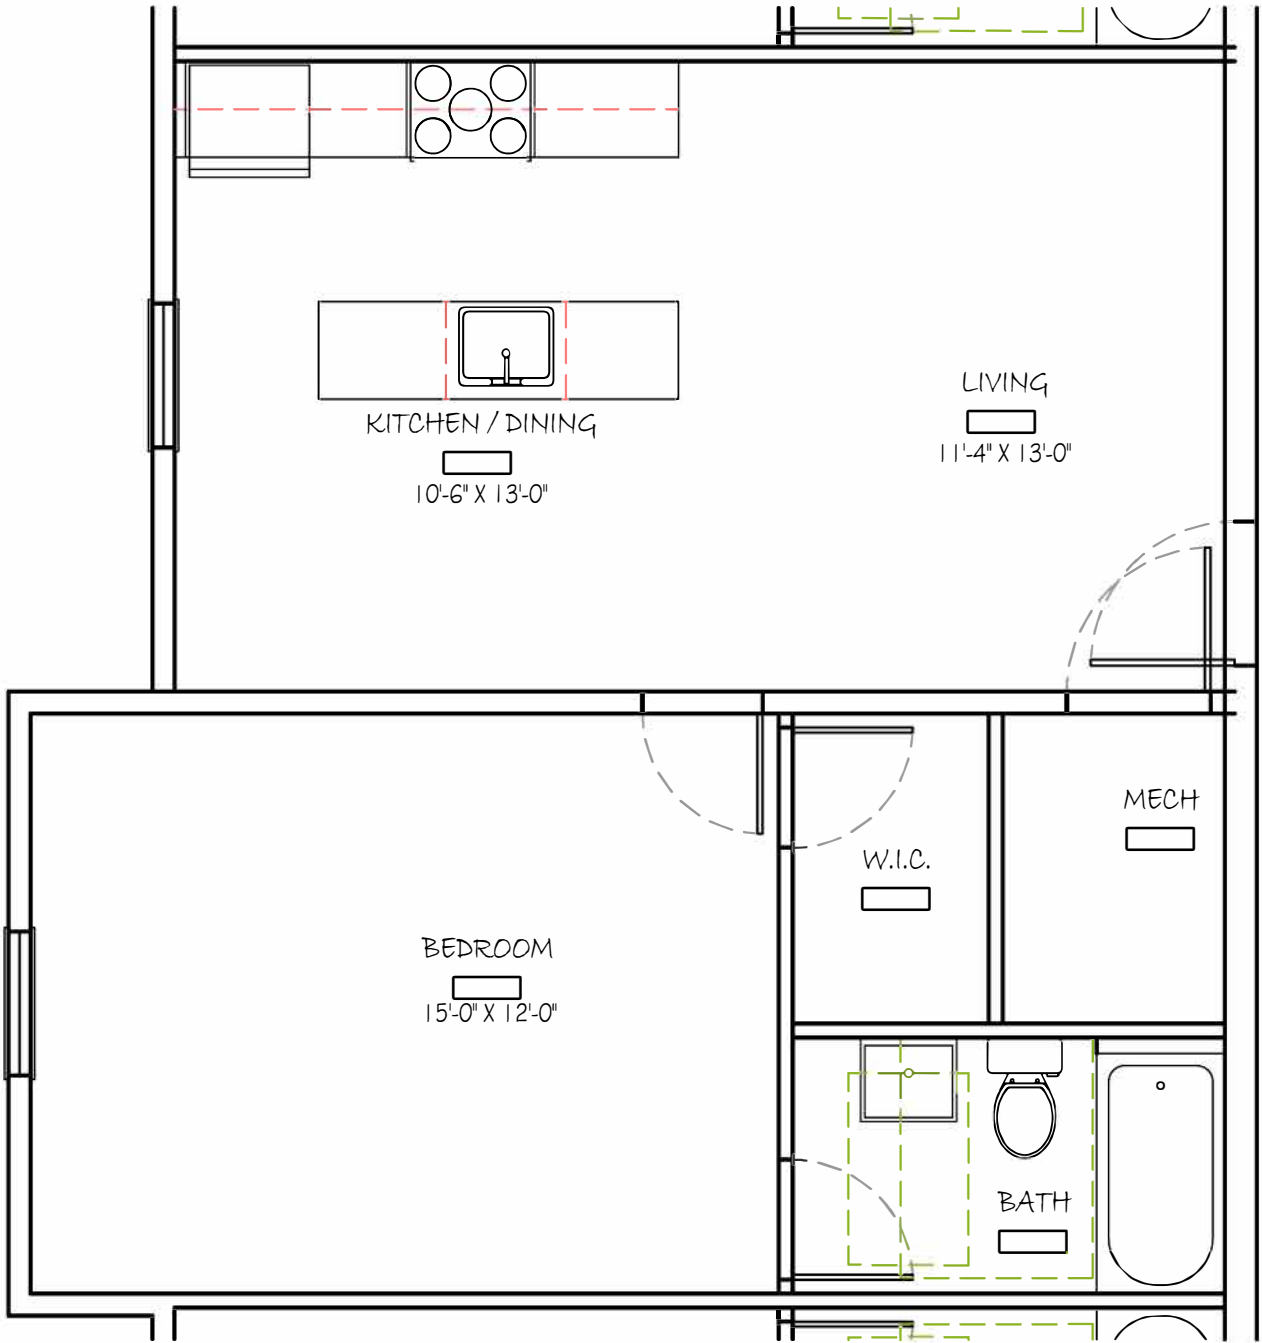

1415 GERMANTOWN AVENUE

Building 2 UNIT 00A
1 BEDROOM / 1 BATH / 638 SF

1415 GERMANTOWN AVENUE

Building 2 UNIT 00B
1 BEDROOM / 1 BATH / 739 SF

1415 GERMANTOWN AVENUE

Building 2 UNIT 01
1 BEDROOM / 1 BATH / 583 SF

1415 GERMANTOWN AVENUE

Building 2 UNIT 02
1 BEDROOM / 1 BATH / 583 SF

1415 GERMANTOWN AVENUE

Building 2 UNIT 03
1 BEDROOM / 1 BATH / 570 SF

1415 GERMANTOWN AVENUE

Building 2 UNIT 04
1 BEDROOM / 1 BATH / 583 SF

1415 GERMANTOWN AVENUE

Building 2 UNIT 05
1 BEDROOM / 1 BATH / 583 SF

1415 GERMANTOWN AVENUE

Building 2 UNIT 06
 1 BEDROOM / 1 BATH / 635 SF

1415 GERMANTOWN AVENUE

Building 2 UNIT 07
1 BEDROOM / 1 BATH / 590 SF

1415 GERMANTOWN AVENUE

Building 2 UNIT 08
1 BEDROOM / 1 BATH / 635 SF

1415 GERMANTOWN AVENUE

Building 2 UNIT 09
1 BEDROOM / 1 BATH / 754 SF

1415 GERMANTOWN AVENUE

Building 2 UNIT 10
 1 BEDROOM / 1 BATH / 656 SF