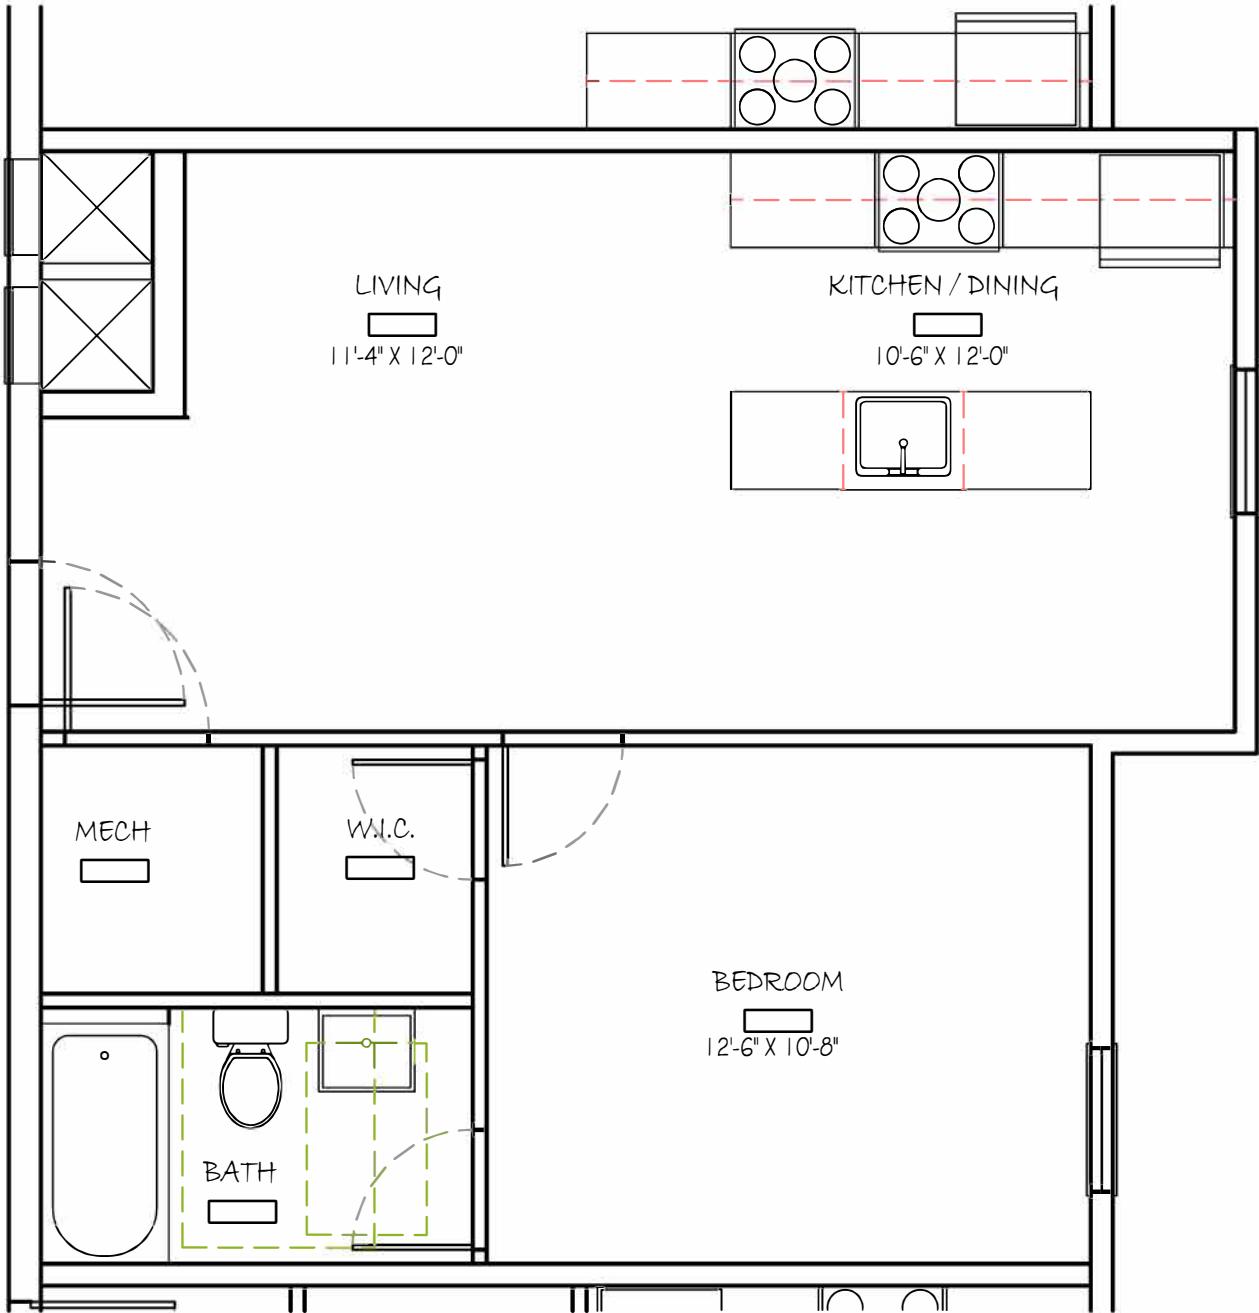

1415 GERMANTOWN AVENUE

Building 2 UNIT 00A
1 BEDROOM / 1 BATH / 638 SF

1415 GERMANTOWN AVENUE

Building 2 UNIT 00B
1 BEDROOM / 1 BATH / 739 SF

1415 GERMANTOWN AVENUE

Building 2 UNIT 01
1 BEDROOM / 1 BATH / 583 SF

1415 GERMANTOWN AVENUE

Building 2 UNIT 02
1 BEDROOM / 1 BATH / 583 SF

1415 GERMANTOWN AVENUE

Building 2 UNIT 03
1 BEDROOM / 1 BATH / 570 SF

1415 GERMANTOWN AVENUE

Building 2 UNIT 04
1 BEDROOM / 1 BATH / 583 SF

1415 GERMANTOWN AVENUE

Building 2 UNIT 05
1 BEDROOM / 1 BATH / 583 SF

1415 GERMANTOWN AVENUE

Building 2 UNIT 06
 1 BEDROOM / 1 BATH / 635 SF

1415 GERMANTOWN AVENUE

Building 2 UNIT 07
1 BEDROOM / 1 BATH / 590 SF

1415 GERMANTOWN AVENUE

Building 2 UNIT 08
1 BEDROOM / 1 BATH / 635 SF

1415 GERMANTOWN AVENUE

Building 2 UNIT 09
1 BEDROOM / 1 BATH / 754 SF

1415 GERMANTOWN AVENUE

Building 2 UNIT 10
 1 BEDROOM / 1 BATH / 656 SF