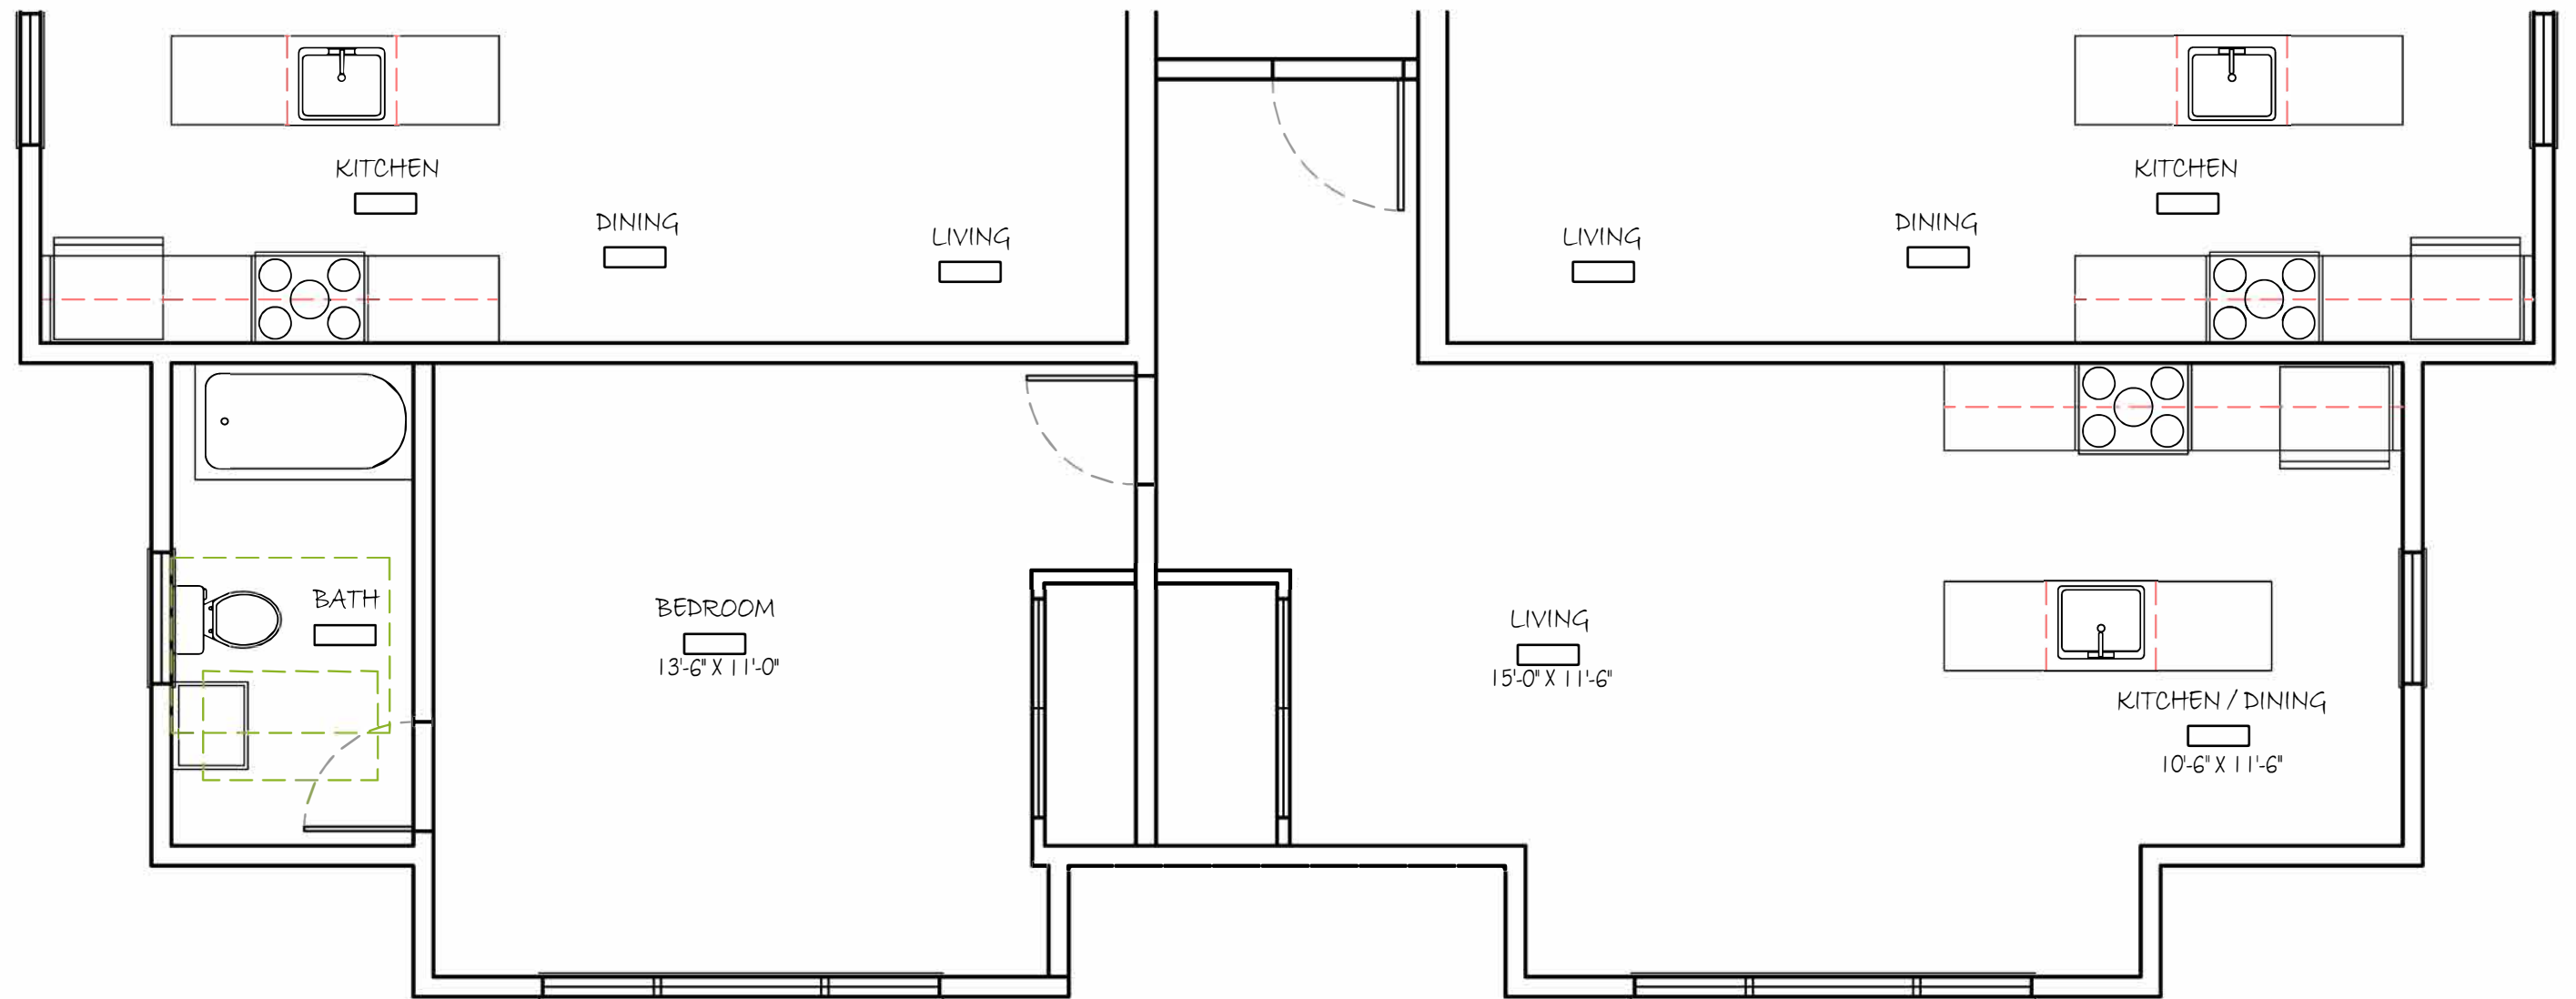

1415 GERMANTOWN AVENUE

Building 2 UNIT 00A
1 BEDROOM / 1 BATH / 638 SF

1415 GERMANTOWN AVENUE

Building 2 UNIT 00B
1 BEDROOM / 1 BATH / 739 SF

1415 GERMANTOWN AVENUE

Building 2 UNIT 01
1 BEDROOM / 1 BATH / 583 SF

1415 GERMANTOWN AVENUE

Building 2 UNIT 02
1 BEDROOM / 1 BATH / 583 SF

1415 GERMANTOWN AVENUE

Building 2 UNIT 03
1 BEDROOM / 1 BATH / 570 SF

1415 GERMANTOWN AVENUE

Building 2 UNIT 04
1 BEDROOM / 1 BATH / 583 SF

1415 GERMANTOWN AVENUE

Building 2 UNIT 05
1 BEDROOM / 1 BATH / 583 SF

1415 GERMANTOWN AVENUE

Building 2 UNIT 06
 1 BEDROOM / 1 BATH / 635 SF

1415 GERMANTOWN AVENUE

Building 2 UNIT 07
1 BEDROOM / 1 BATH / 590 SF

1415 GERMANTOWN AVENUE

Building 2 UNIT 08
1 BEDROOM / 1 BATH / 635 SF

1415 GERMANTOWN AVENUE

Building 2 UNIT 09
1 BEDROOM / 1 BATH / 754 SF

1415 GERMANTOWN AVENUE

Building 2 UNIT 10
 1 BEDROOM / 1 BATH / 656 SF