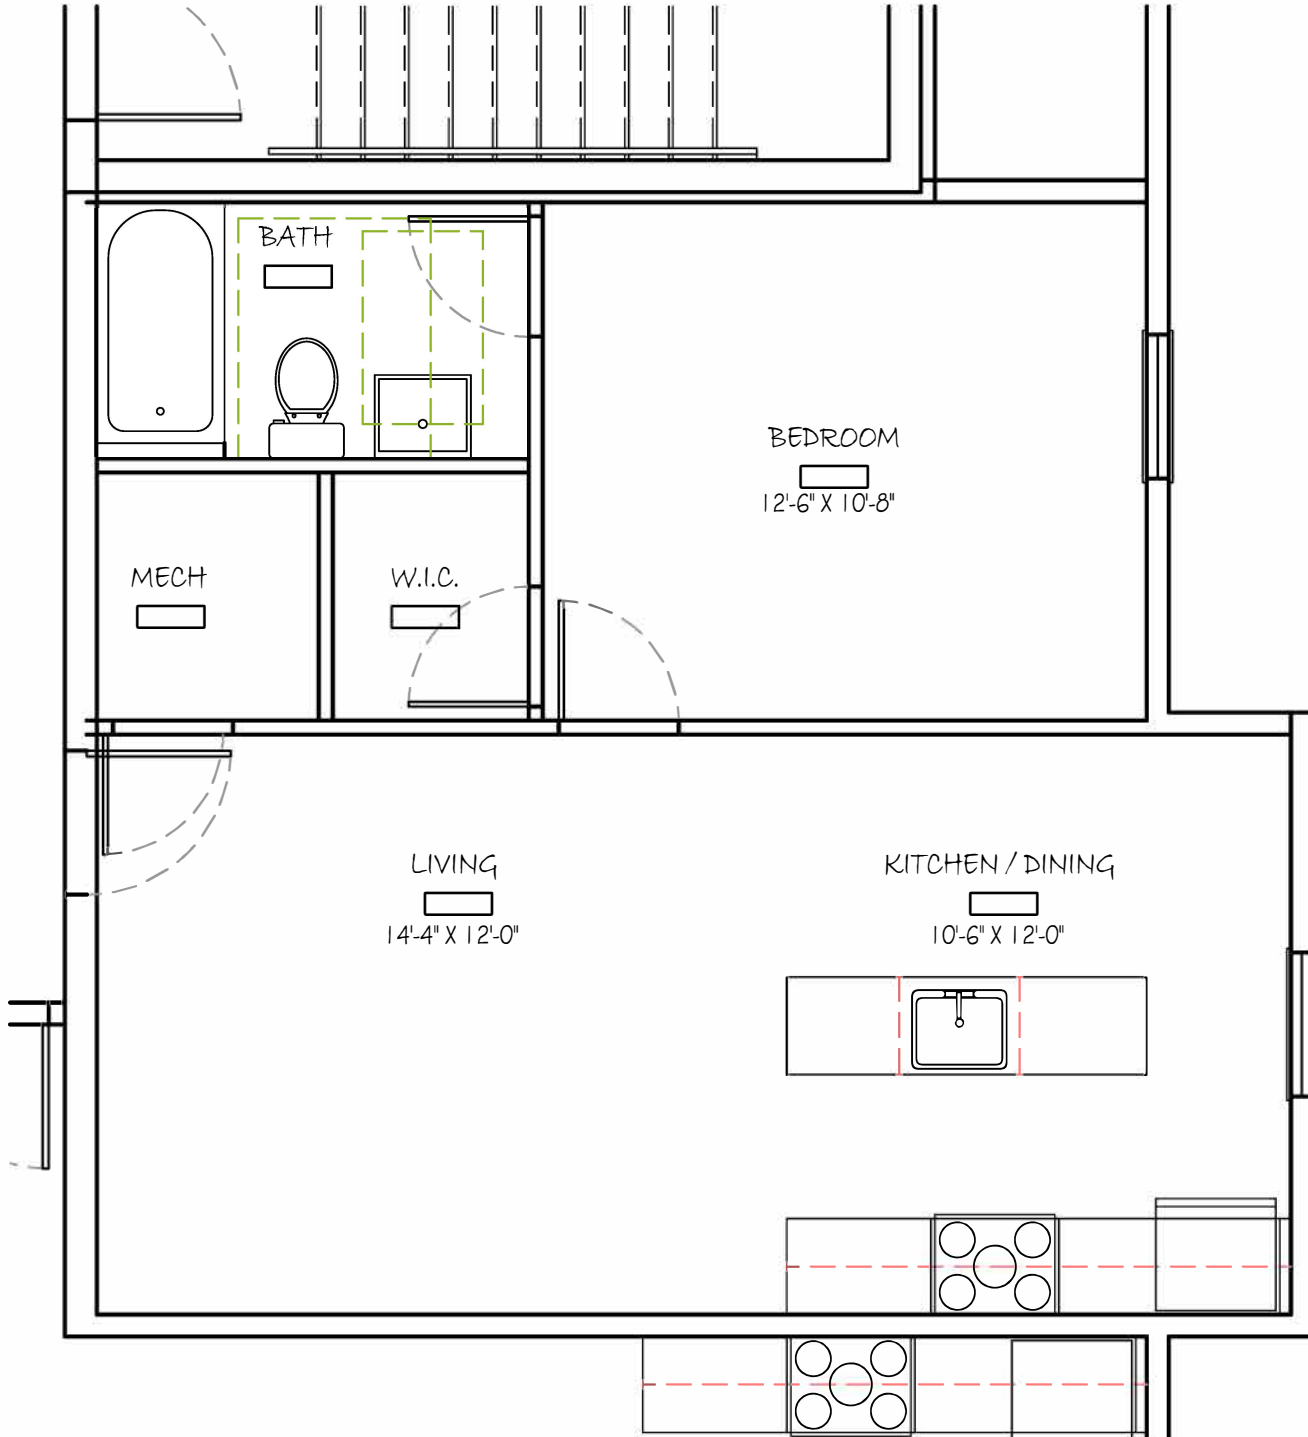

1415 GERMANTOWN AVENUE

Building 2 UNIT 00A
1 BEDROOM / 1 BATH / 638 SF

1415 GERMANTOWN AVENUE

Building 2 UNIT 00B
1 BEDROOM / 1 BATH / 739 SF

1415 GERMANTOWN AVENUE

Building 2 UNIT 01
1 BEDROOM / 1 BATH / 583 SF

1415 GERMANTOWN AVENUE

Building 2 UNIT 02
1 BEDROOM / 1 BATH / 583 SF

1415 GERMANTOWN AVENUE

Building 2 UNIT 03
1 BEDROOM / 1 BATH / 570 SF

1415 GERMANTOWN AVENUE

Building 2 UNIT 04
1 BEDROOM / 1 BATH / 583 SF

1415 GERMANTOWN AVENUE

Building 2 UNIT 05
1 BEDROOM / 1 BATH / 583 SF

1415 GERMANTOWN AVENUE

Building 2 UNIT 06
 1 BEDROOM / 1 BATH / 635 SF

1415 GERMANTOWN AVENUE

Building 2 UNIT 07
1 BEDROOM / 1 BATH / 590 SF

1415 GERMANTOWN AVENUE

Building 2 UNIT 08
1 BEDROOM / 1 BATH / 635 SF

1415 GERMANTOWN AVENUE

Building 2 UNIT 09
1 BEDROOM / 1 BATH / 754 SF

1415 GERMANTOWN AVENUE

Building 2 UNIT 10
 1 BEDROOM / 1 BATH / 656 SF