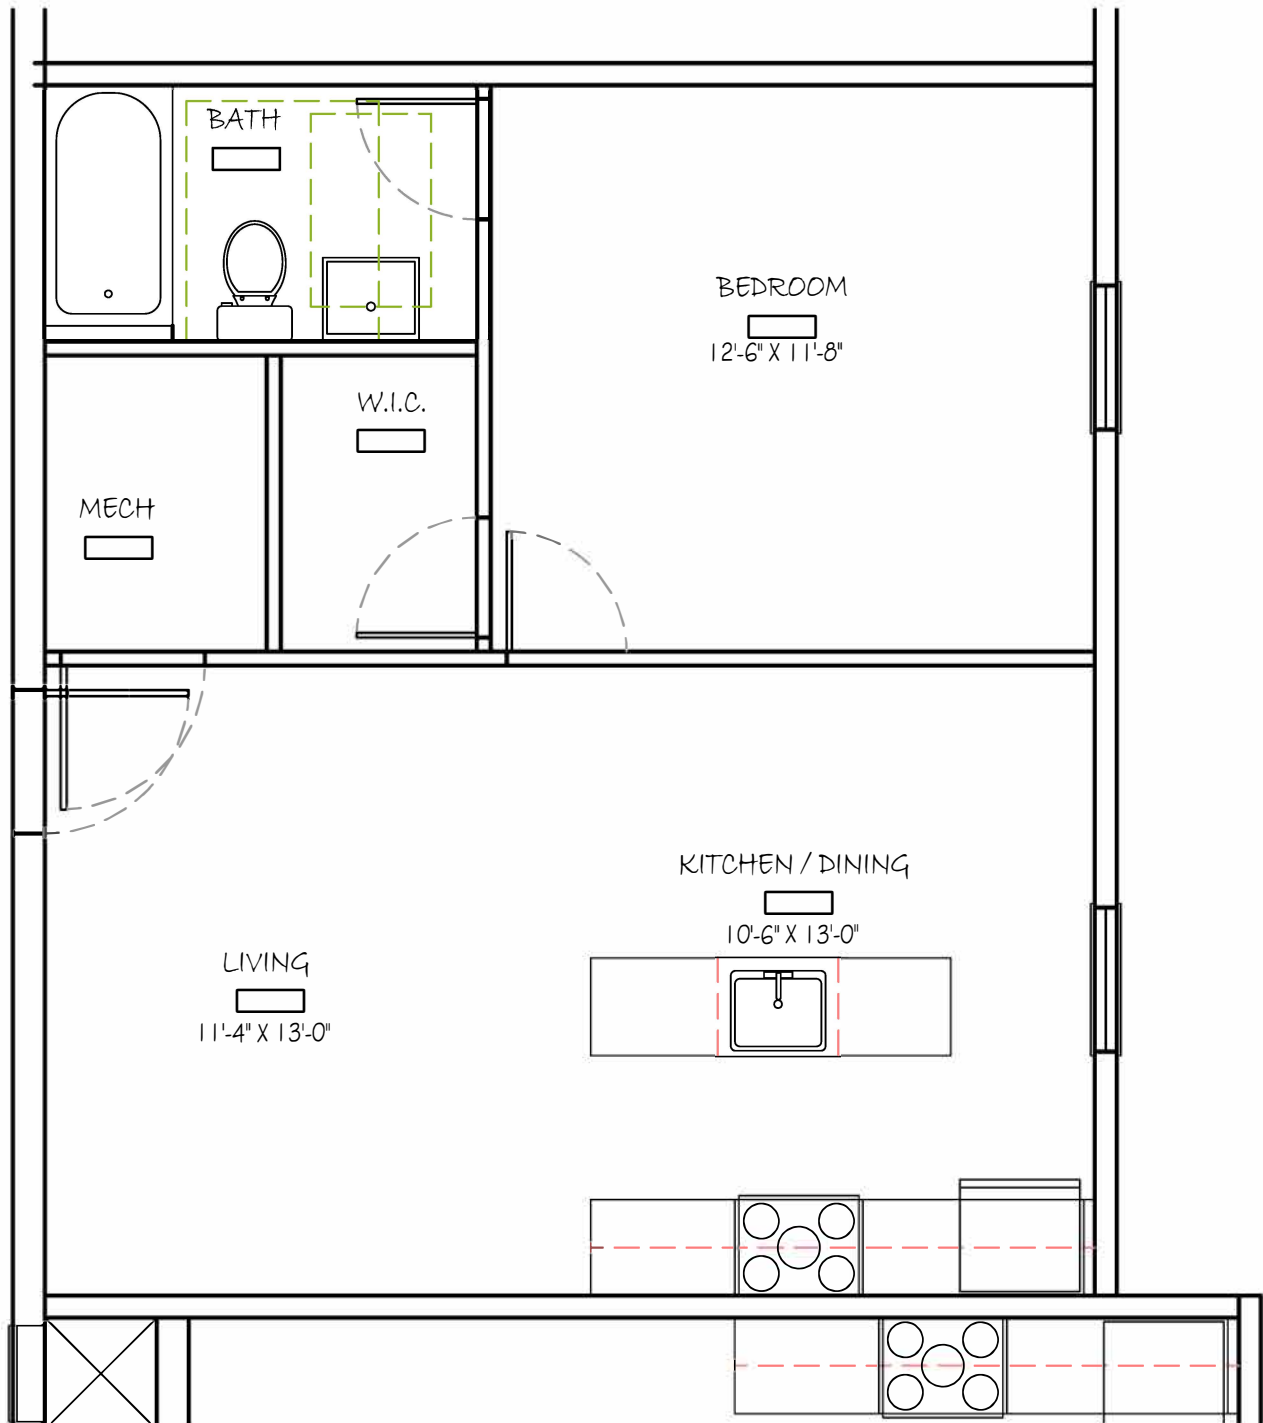

1415 GERMANTOWN AVENUE

Building 2 UNIT 00A
1 BEDROOM / 1 BATH / 638 SF

1415 GERMANTOWN AVENUE

Building 2 UNIT 00B
1 BEDROOM / 1 BATH / 739 SF

1415 GERMANTOWN AVENUE

Building 2 UNIT 01
1 BEDROOM / 1 BATH / 583 SF

1415 GERMANTOWN AVENUE

Building 2 UNIT 02
1 BEDROOM / 1 BATH / 583 SF

1415 GERMANTOWN AVENUE

Building 2 UNIT 03
1 BEDROOM / 1 BATH / 570 SF

1415 GERMANTOWN AVENUE

Building 2 UNIT 04
1 BEDROOM / 1 BATH / 583 SF

1415 GERMANTOWN AVENUE

Building 2 UNIT 05
1 BEDROOM / 1 BATH / 583 SF

1415 GERMANTOWN AVENUE

Building 2 UNIT 06
 1 BEDROOM / 1 BATH / 635 SF

1415 GERMANTOWN AVENUE

Building 2 UNIT 07
1 BEDROOM / 1 BATH / 590 SF

1415 GERMANTOWN AVENUE

Building 2 UNIT 08
1 BEDROOM / 1 BATH / 635 SF

1415 GERMANTOWN AVENUE

Building 2 UNIT 09
1 BEDROOM / 1 BATH / 754 SF

1415 GERMANTOWN AVENUE

Building 2 UNIT 10
 1 BEDROOM / 1 BATH / 656 SF