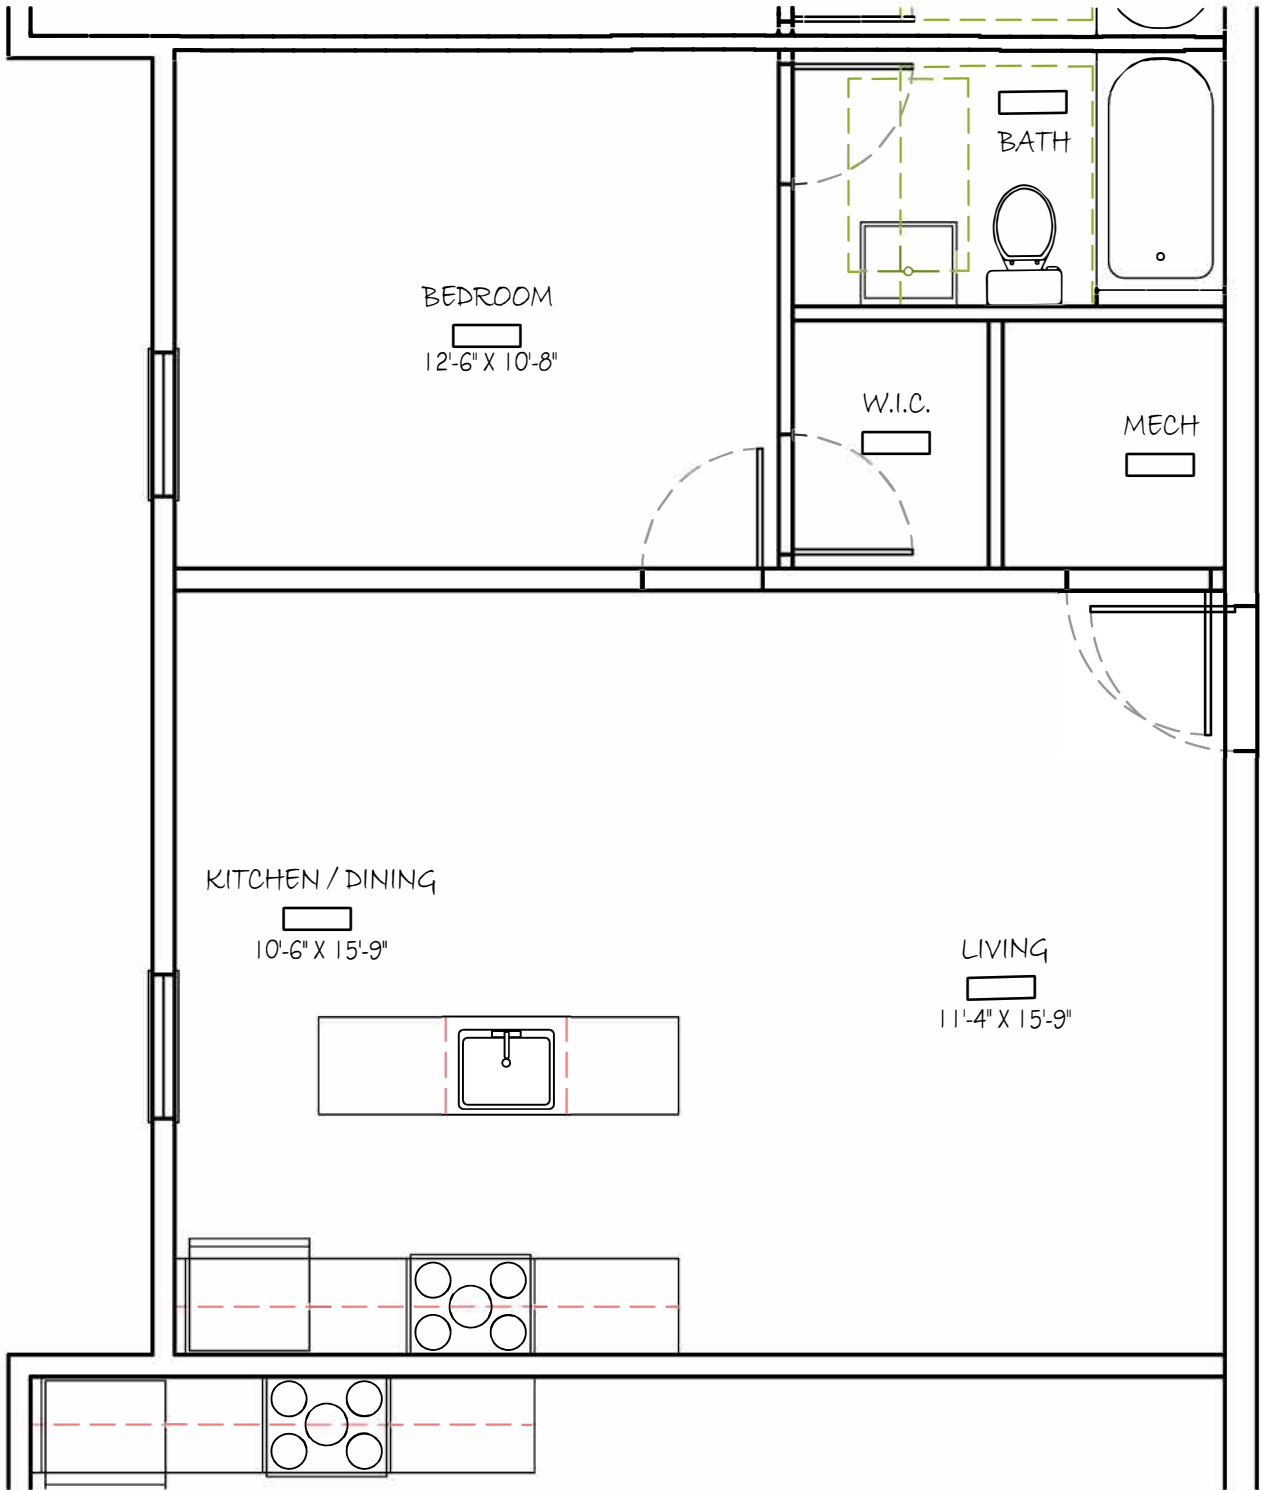

1415 GERMANTOWN AVENUE

Building 2 UNIT 00A
1 BEDROOM / 1 BATH / 638 SF

1415 GERMANTOWN AVENUE

Building 2 UNIT 00B
1 BEDROOM / 1 BATH / 739 SF

1415 GERMANTOWN AVENUE

Building 2 UNIT 01
1 BEDROOM / 1 BATH / 583 SF

1415 GERMANTOWN AVENUE

Building 2 UNIT 02
1 BEDROOM / 1 BATH / 583 SF

1415 GERMANTOWN AVENUE

Building 2 UNIT 03
1 BEDROOM / 1 BATH / 570 SF

1415 GERMANTOWN AVENUE

Building 2 UNIT 04
1 BEDROOM / 1 BATH / 583 SF

1415 GERMANTOWN AVENUE

Building 2 UNIT 05
1 BEDROOM / 1 BATH / 583 SF

1415 GERMANTOWN AVENUE

Building 2 UNIT 06
 1 BEDROOM / 1 BATH / 635 SF

1415 GERMANTOWN AVENUE

Building 2 UNIT 07
1 BEDROOM / 1 BATH / 590 SF

1415 GERMANTOWN AVENUE

Building 2 UNIT 08
1 BEDROOM / 1 BATH / 635 SF

1415 GERMANTOWN AVENUE

Building 2 UNIT 09
1 BEDROOM / 1 BATH / 754 SF

1415 GERMANTOWN AVENUE

Building 2 UNIT 10
 1 BEDROOM / 1 BATH / 656 SF