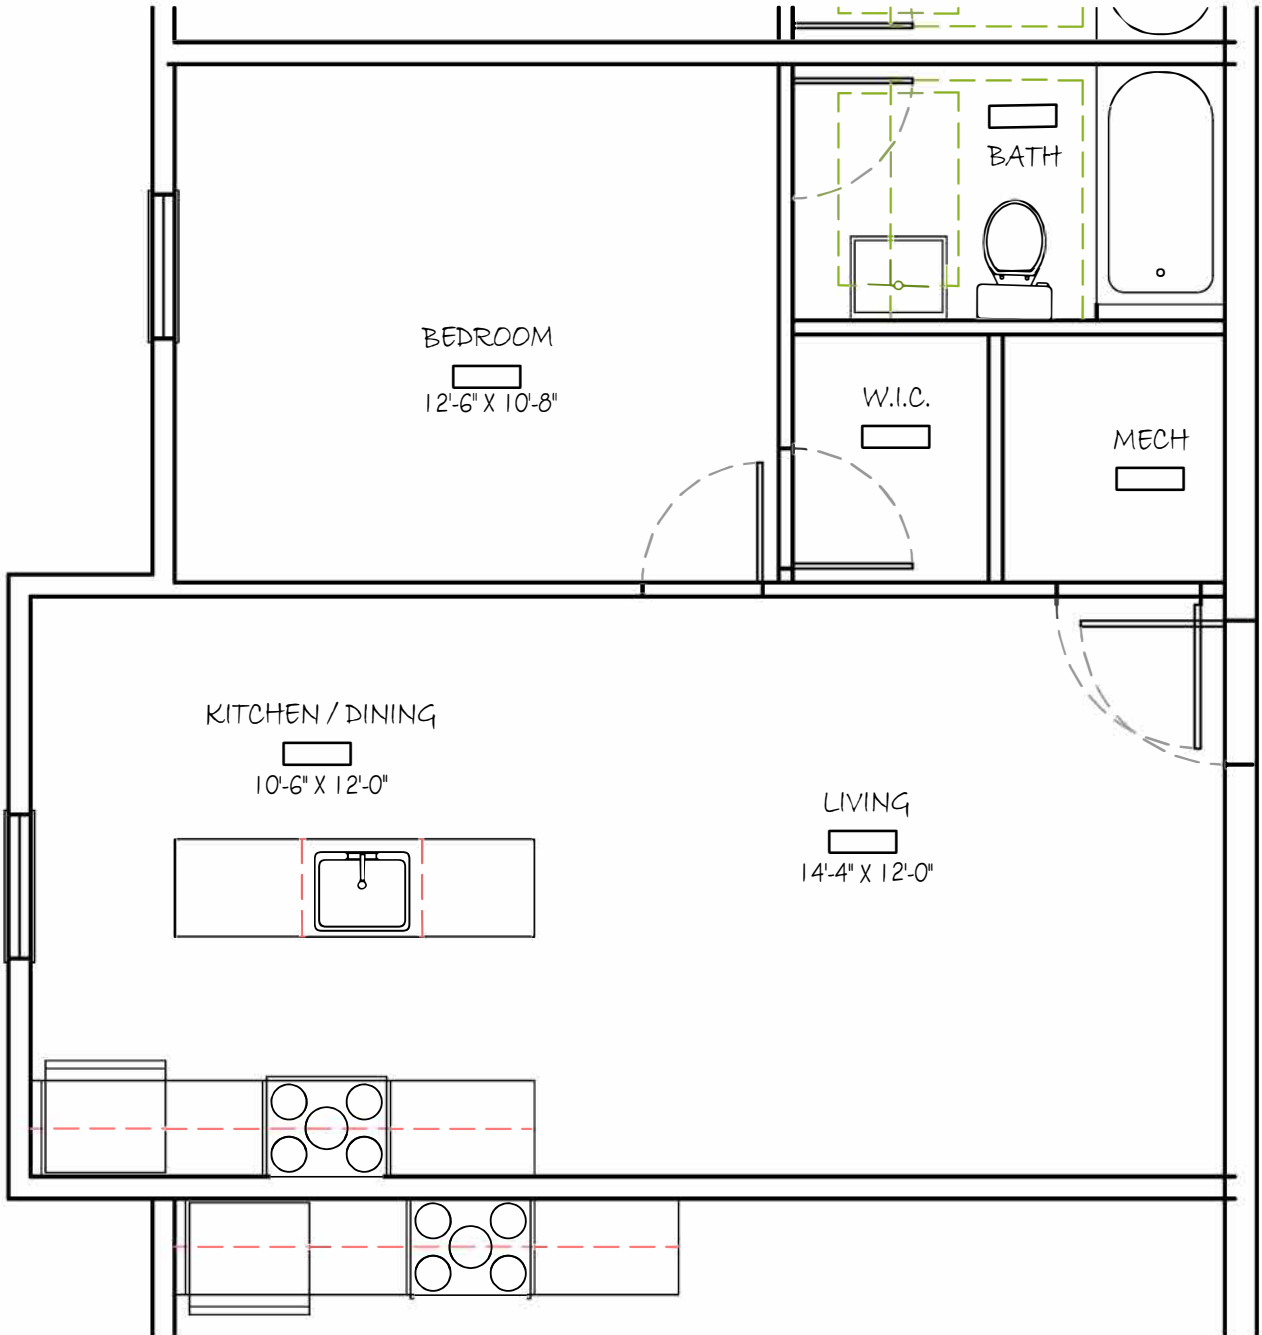

1415 GERMANTOWN AVENUE

Building 2 UNIT 00A
1 BEDROOM / 1 BATH / 638 SF

1415 GERMANTOWN AVENUE

Building 2 UNIT 00B
1 BEDROOM / 1 BATH / 739 SF

1415 GERMANTOWN AVENUE

Building 2 UNIT 01
1 BEDROOM / 1 BATH / 583 SF

1415 GERMANTOWN AVENUE

Building 2 UNIT 08
1 BEDROOM / 1 BATH / 635 SF

1415 GERMANTOWN AVENUE

Building 2 UNIT 09
1 BEDROOM / 1 BATH / 754 SF

1415 GERMANTOWN AVENUE

Building 2 UNIT 10
 1 BEDROOM / 1 BATH / 656 SF

1415 GERMANTOWN AVENUE

Building 2 UNIT 11
1 BEDROOM / 1 BATH / 583 SF

1415 GERMANTOWN AVENUE

Building 2 UNIT 12
1 BEDROOM / 1 BATH / 656 SF

1415 GERMANTOWN AVENUE

Building 2 UNIT 13A
 1 BEDROOM / 1 BATH / 638 SF