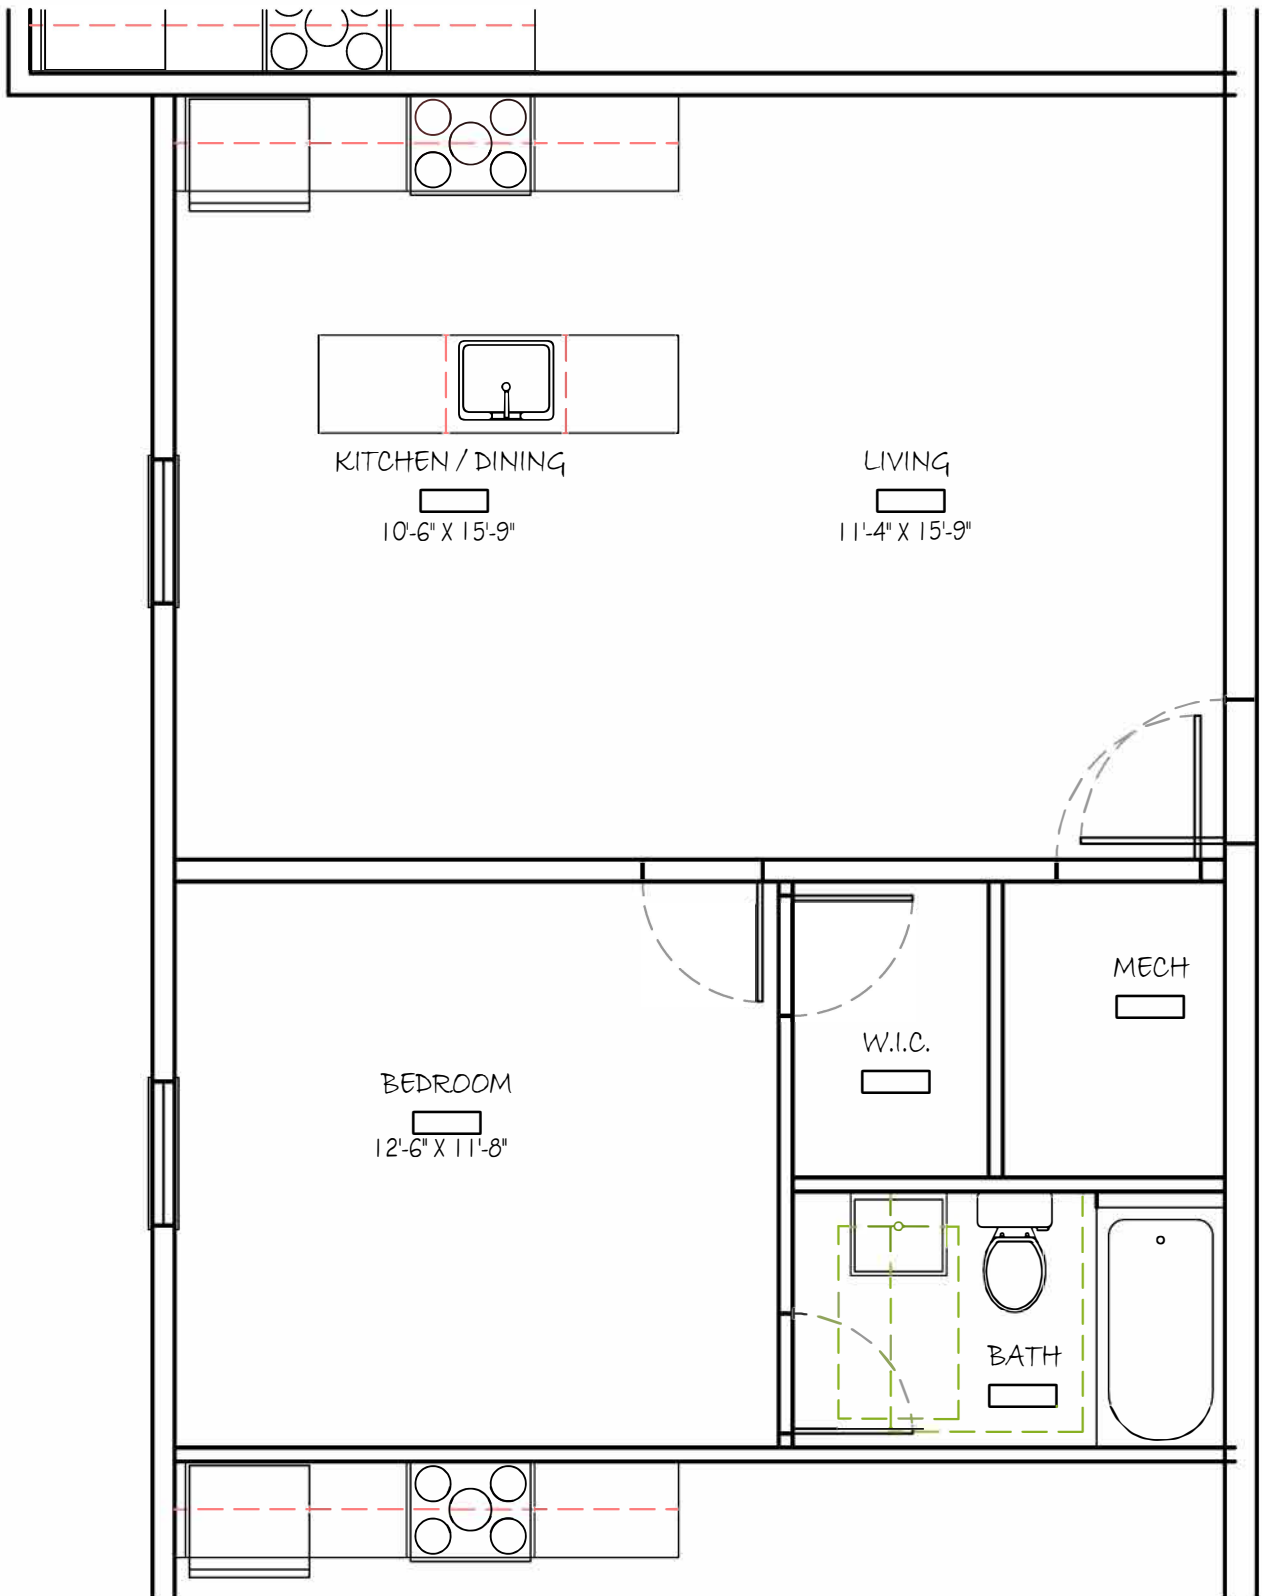

1415 GERMANTOWN AVENUE

Building 2 UNIT 00A
1 BEDROOM / 1 BATH / 638 SF

1415 GERMANTOWN AVENUE

Building 2 UNIT 00B
1 BEDROOM / 1 BATH / 739 SF

1415 GERMANTOWN AVENUE

Building 2 UNIT 01
1 BEDROOM / 1 BATH / 583 SF

1415 GERMANTOWN AVENUE

Building 2 UNIT 02
1 BEDROOM / 1 BATH / 583 SF

1415 GERMANTOWN AVENUE

Building 2 UNIT 03
1 BEDROOM / 1 BATH / 570 SF

1415 GERMANTOWN AVENUE

Building 2 UNIT 04
1 BEDROOM / 1 BATH / 583 SF

1415 GERMANTOWN AVENUE

Building 2 UNIT 05
1 BEDROOM / 1 BATH / 583 SF

1415 GERMANTOWN AVENUE

Building 2 UNIT 06
 1 BEDROOM / 1 BATH / 635 SF

1415 GERMANTOWN AVENUE

Building 2 UNIT 07
1 BEDROOM / 1 BATH / 590 SF

1415 GERMANTOWN AVENUE

Building 2 UNIT 08
1 BEDROOM / 1 BATH / 635 SF

1415 GERMANTOWN AVENUE

Building 2 UNIT 09
1 BEDROOM / 1 BATH / 754 SF

1415 GERMANTOWN AVENUE

Building 2 UNIT 10
 1 BEDROOM / 1 BATH / 656 SF