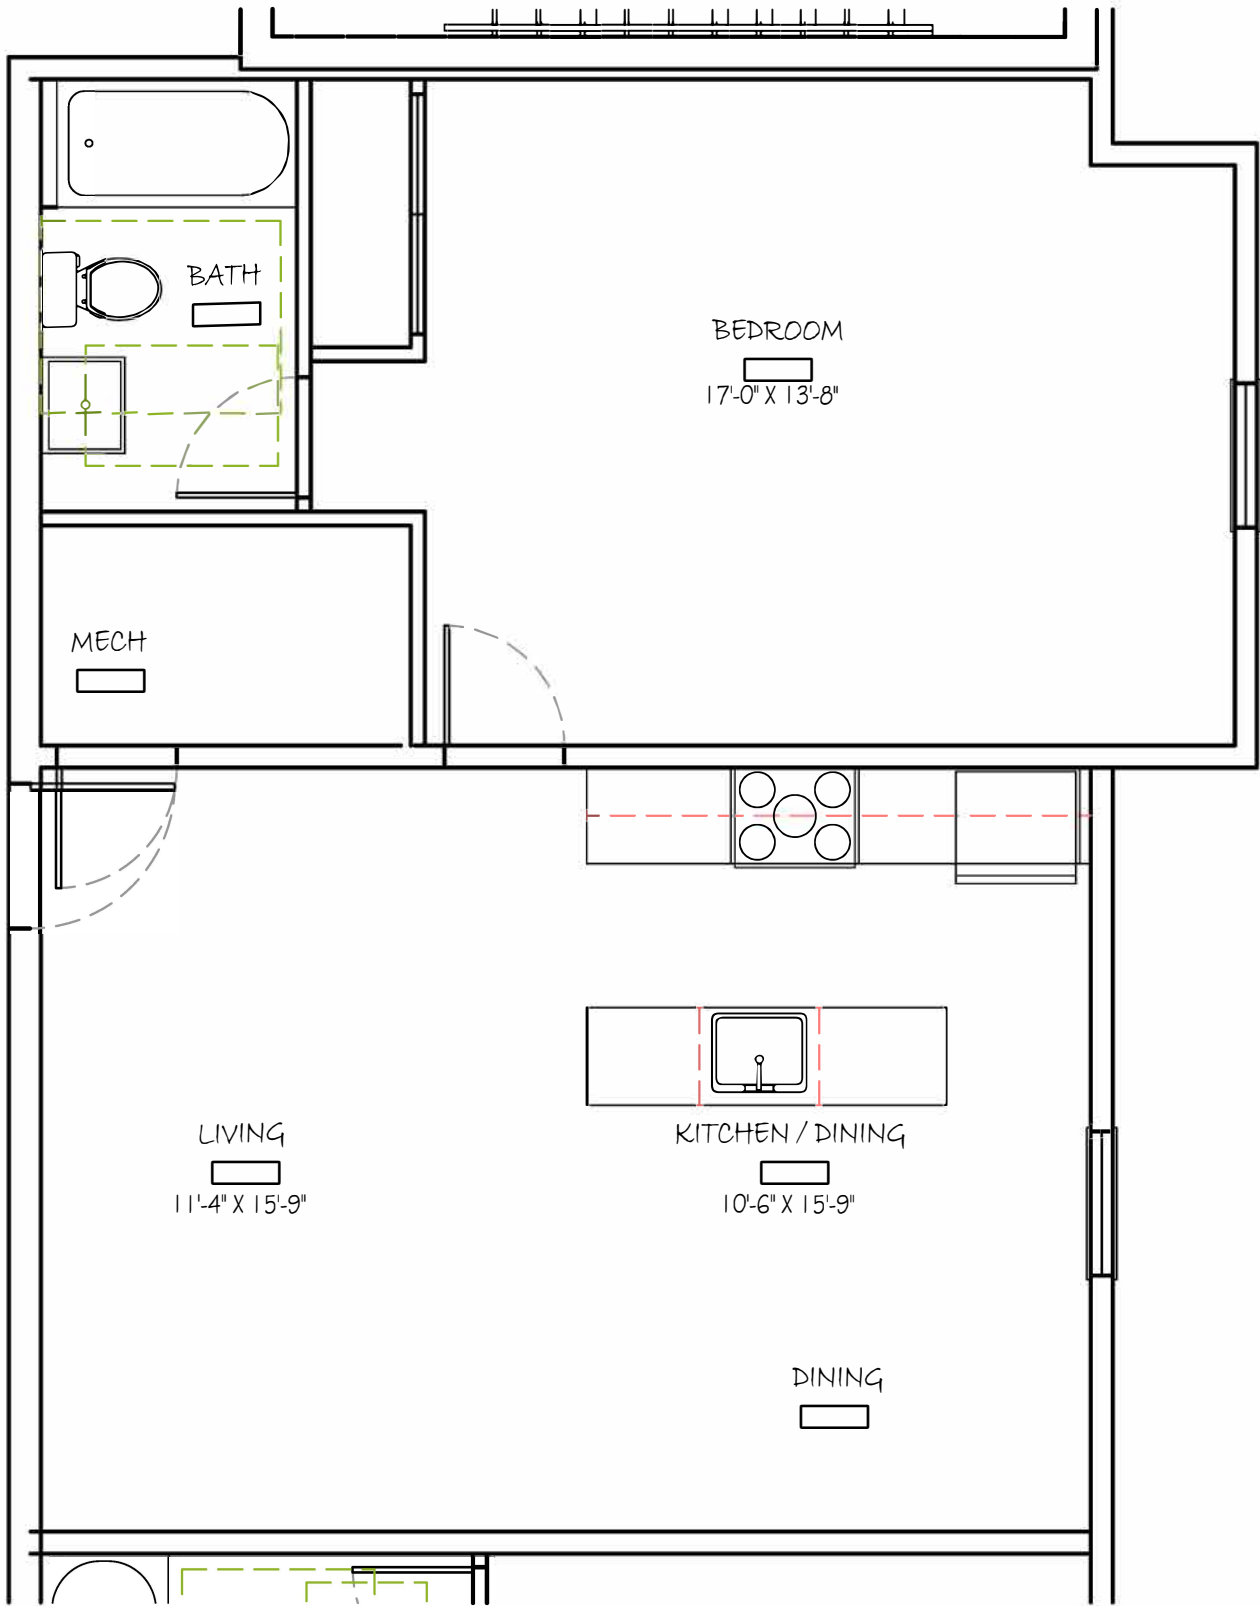

1415 GERMANTOWN AVENUE

Building 2 UNIT 00A
1 BEDROOM / 1 BATH / 638 SF

1415 GERMANTOWN AVENUE

Building 2 UNIT 00B
1 BEDROOM / 1 BATH / 739 SF

1415 GERMANTOWN AVENUE

Building 2 UNIT 01
1 BEDROOM / 1 BATH / 583 SF

1415 GERMANTOWN AVENUE

Building 2 UNIT 02
1 BEDROOM / 1 BATH / 583 SF

1415 GERMANTOWN AVENUE

Building 2 UNIT 03
1 BEDROOM / 1 BATH / 570 SF

1415 GERMANTOWN AVENUE

Building 2 UNIT 04
1 BEDROOM / 1 BATH / 583 SF

1415 GERMANTOWN AVENUE

Building 2 UNIT 05
1 BEDROOM / 1 BATH / 583 SF

1415 GERMANTOWN AVENUE

Building 2 UNIT 06
 1 BEDROOM / 1 BATH / 635 SF

1415 GERMANTOWN AVENUE

Building 2 UNIT 07
1 BEDROOM / 1 BATH / 590 SF

1415 GERMANTOWN AVENUE

Building 2 UNIT 08
1 BEDROOM / 1 BATH / 635 SF

1415 GERMANTOWN AVENUE

Building 2 UNIT 09
1 BEDROOM / 1 BATH / 754 SF

1415 GERMANTOWN AVENUE

Building 2 UNIT 10
 1 BEDROOM / 1 BATH / 656 SF