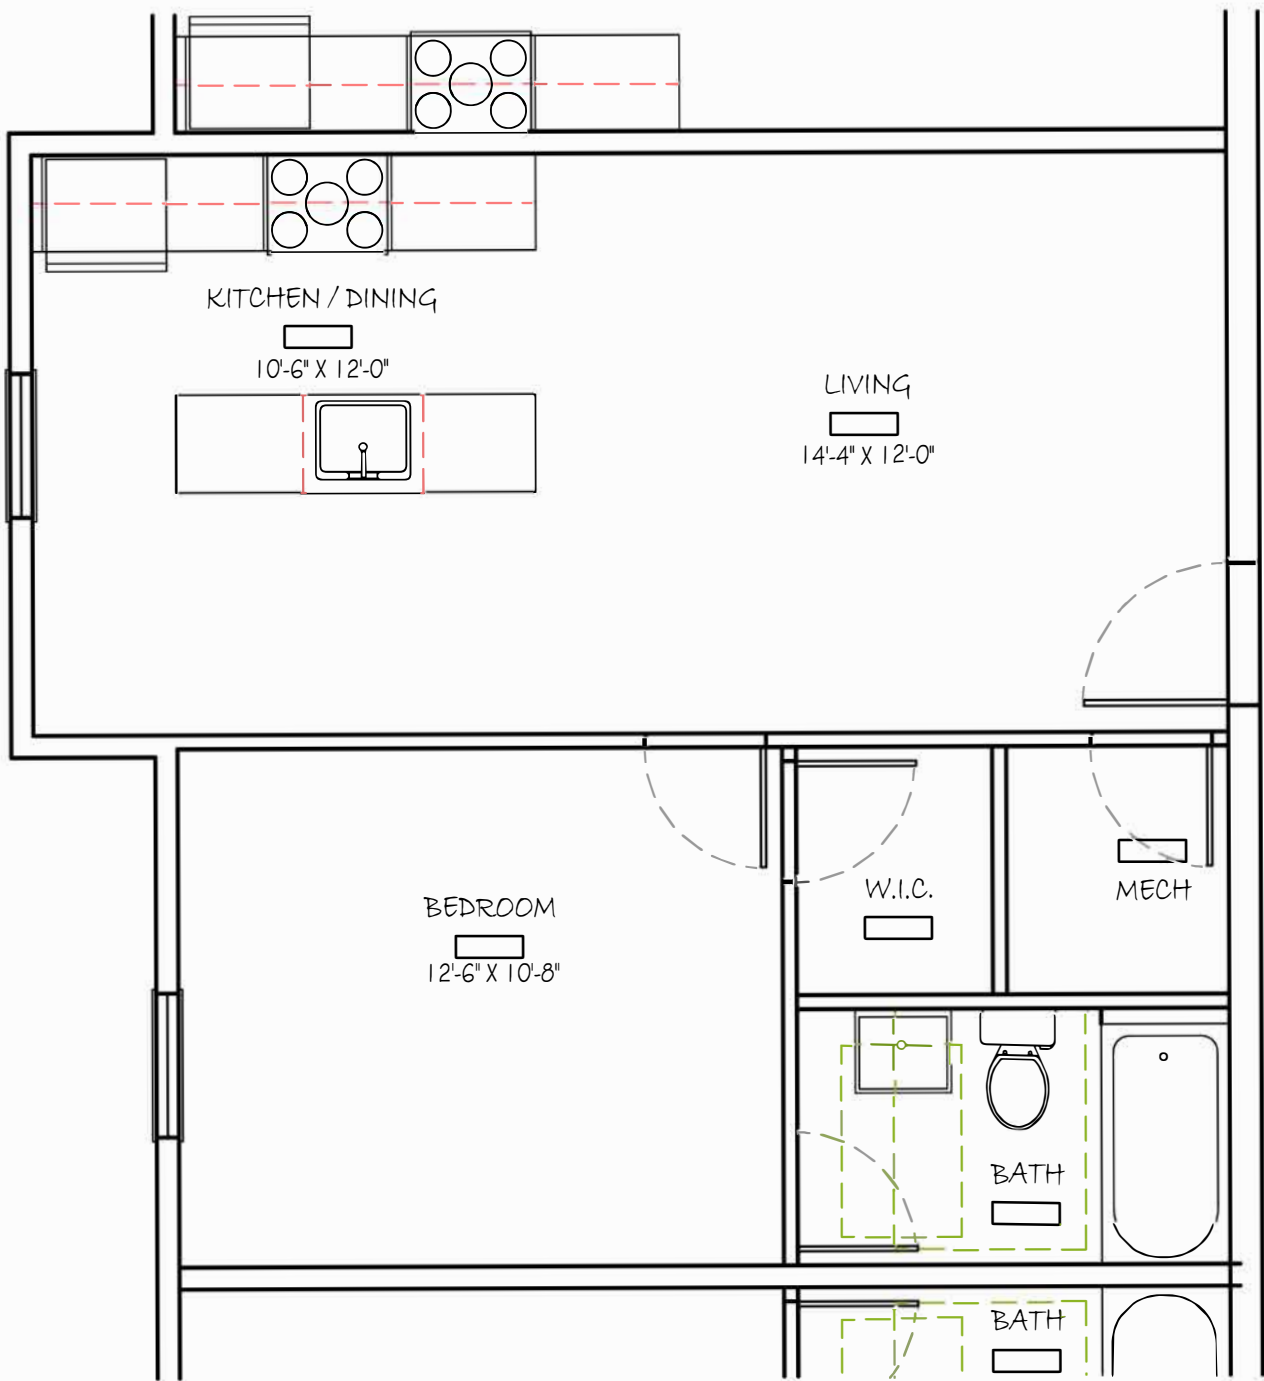

1415 GERMANTOWN AVENUE

Building 2 UNIT 00A
1 BEDROOM / 1 BATH / 638 SF

1415 GERMANTOWN AVENUE

Building 2 UNIT 00B
1 BEDROOM / 1 BATH / 739 SF

1415 GERMANTOWN AVENUE

Building 2 UNIT 01
1 BEDROOM / 1 BATH / 583 SF

1415 GERMANTOWN AVENUE

Building 2 UNIT 02
1 BEDROOM / 1 BATH / 583 SF

1415 GERMANTOWN AVENUE

Building 2 UNIT 03
1 BEDROOM / 1 BATH / 570 SF

1415 GERMANTOWN AVENUE

Building 2 UNIT 04
1 BEDROOM / 1 BATH / 583 SF

1415 GERMANTOWN AVENUE

Building 2 UNIT 05
1 BEDROOM / 1 BATH / 583 SF

1415 GERMANTOWN AVENUE

Building 2 UNIT 06
 1 BEDROOM / 1 BATH / 635 SF

1415 GERMANTOWN AVENUE

Building 2 UNIT 07
1 BEDROOM / 1 BATH / 590 SF

1415 GERMANTOWN AVENUE

Building 2 UNIT 08
1 BEDROOM / 1 BATH / 635 SF

1415 GERMANTOWN AVENUE

Building 2 UNIT 09
1 BEDROOM / 1 BATH / 754 SF

1415 GERMANTOWN AVENUE

Building 2 UNIT 10
 1 BEDROOM / 1 BATH / 656 SF