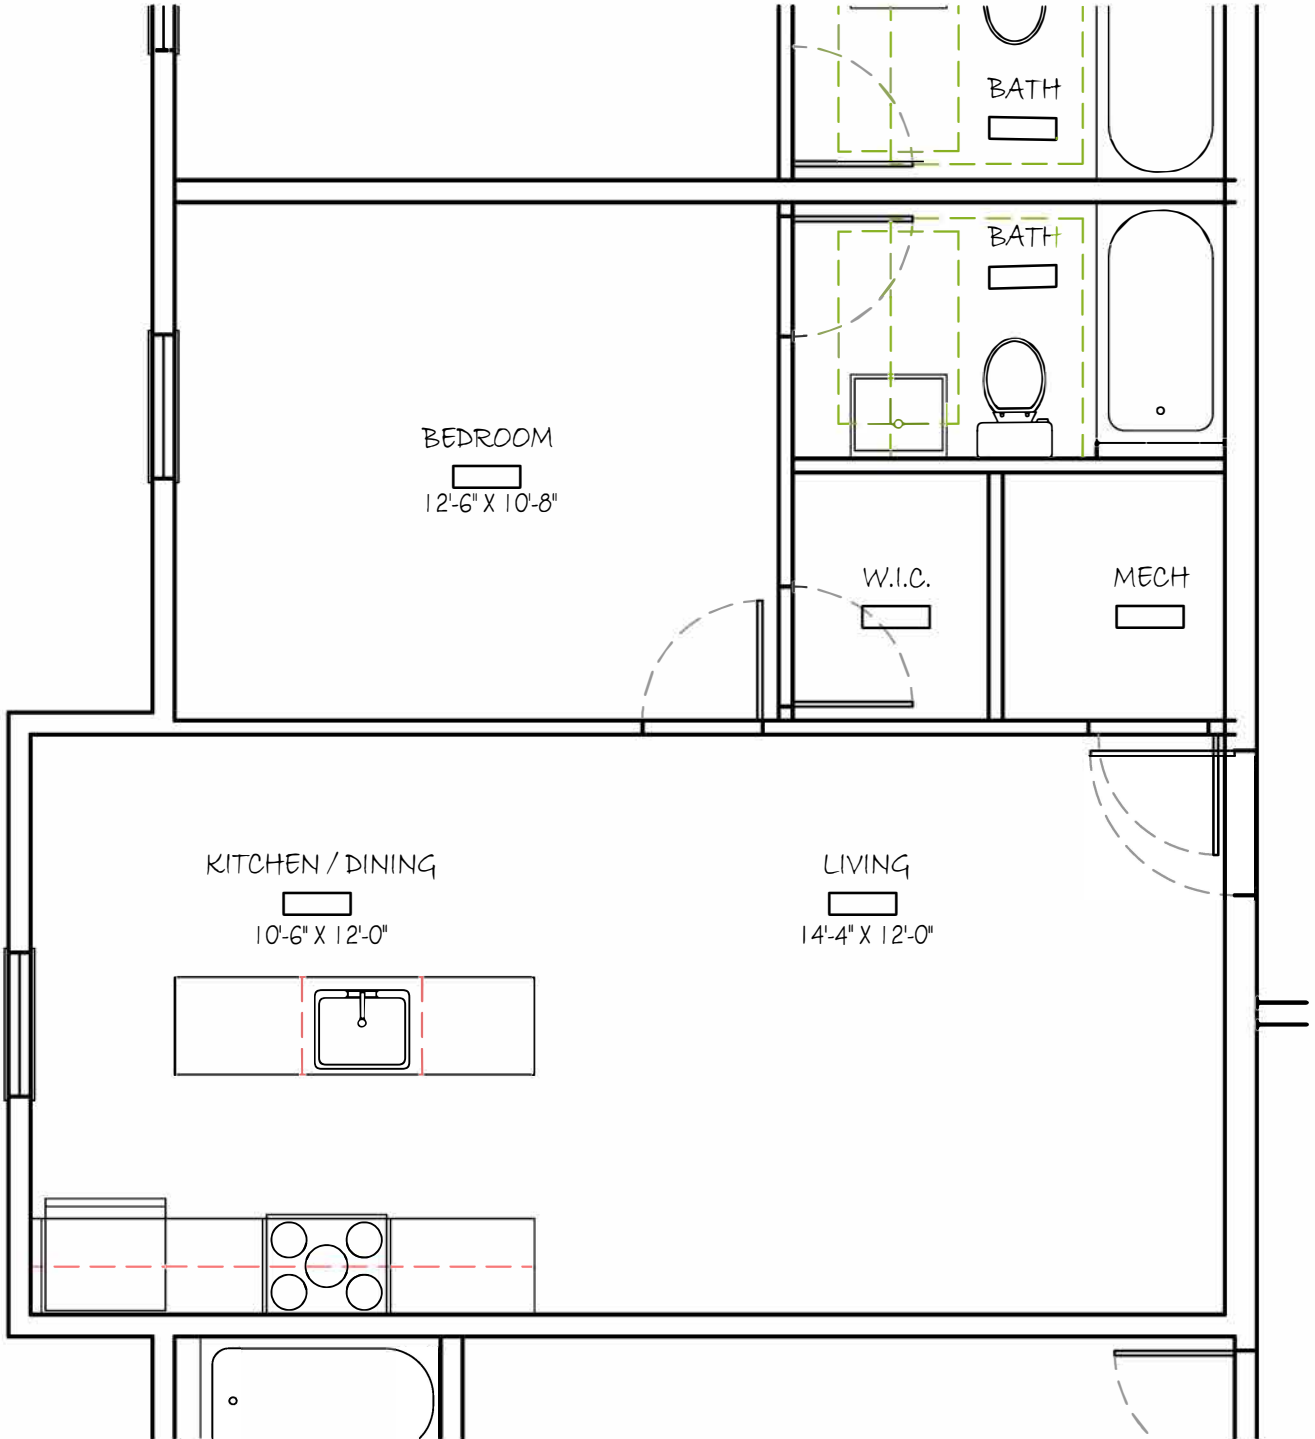

1415 GERMANTOWN AVENUE

Building 2 UNIT 00A
1 BEDROOM / 1 BATH / 638 SF

1415 GERMANTOWN AVENUE

Building 2 UNIT 00B
1 BEDROOM / 1 BATH / 739 SF

1415 GERMANTOWN AVENUE

Building 2 UNIT 01
1 BEDROOM / 1 BATH / 583 SF

1415 GERMANTOWN AVENUE

Building 2 UNIT 02
1 BEDROOM / 1 BATH / 583 SF

1415 GERMANTOWN AVENUE

Building 2 UNIT 03
1 BEDROOM / 1 BATH / 570 SF

1415 GERMANTOWN AVENUE

Building 2 UNIT 04
1 BEDROOM / 1 BATH / 583 SF

1415 GERMANTOWN AVENUE

Building 2 UNIT 05
1 BEDROOM / 1 BATH / 583 SF

1415 GERMANTOWN AVENUE

Building 2 UNIT 06
 1 BEDROOM / 1 BATH / 635 SF

1415 GERMANTOWN AVENUE

Building 2 UNIT 07
1 BEDROOM / 1 BATH / 590 SF

1415 GERMANTOWN AVENUE

Building 2 UNIT 08
1 BEDROOM / 1 BATH / 635 SF

1415 GERMANTOWN AVENUE

Building 2 UNIT 09
1 BEDROOM / 1 BATH / 754 SF

1415 GERMANTOWN AVENUE

Building 2 UNIT 10
 1 BEDROOM / 1 BATH / 656 SF