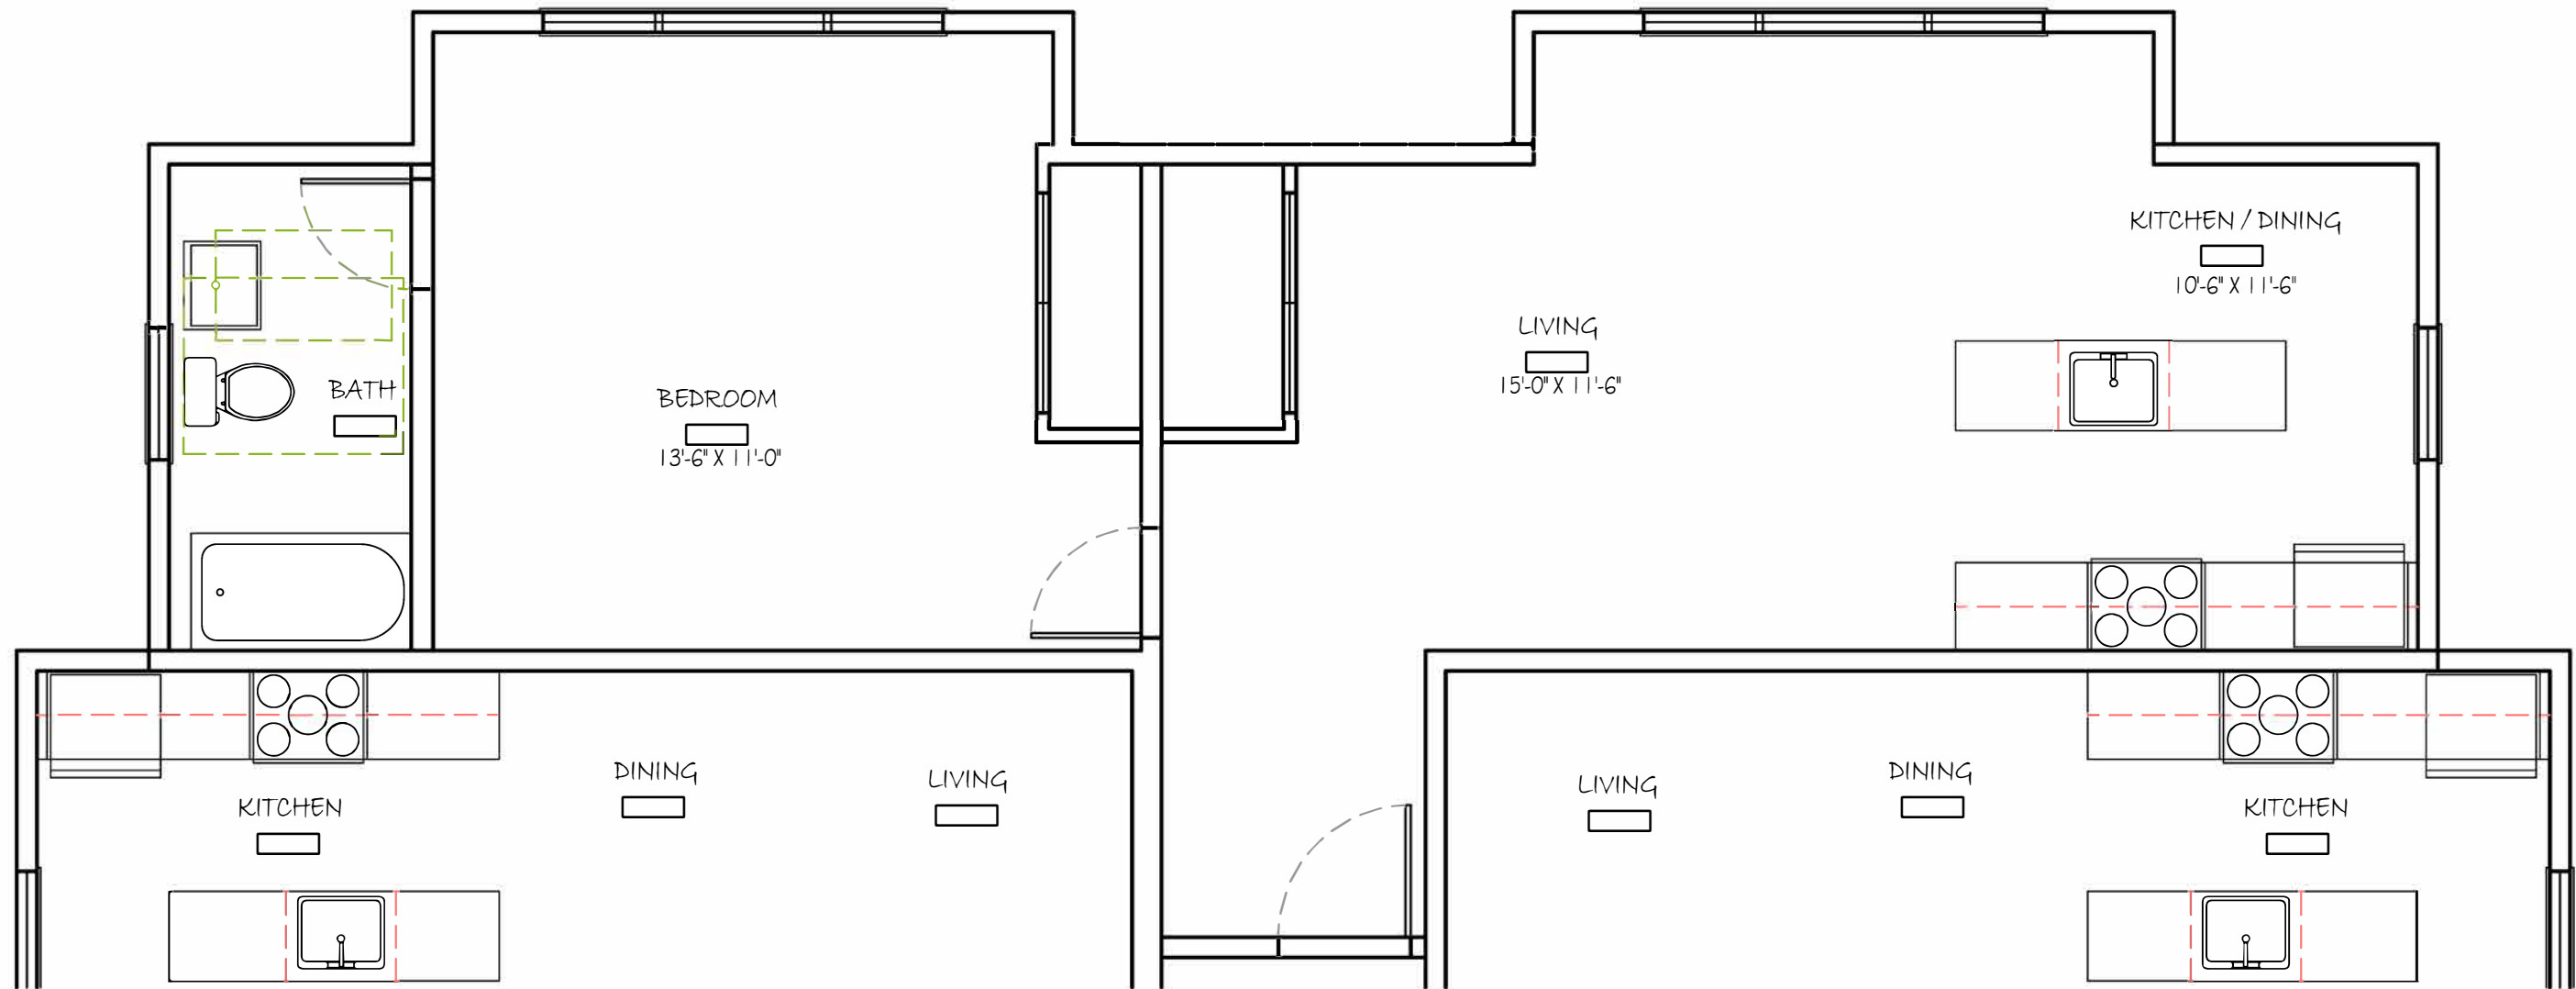

1415 GERMANTOWN AVENUE

Building 2 UNIT 11
1 BEDROOM / 1 BATH / 583 SF

1415 GERMANTOWN AVENUE

Building 2 UNIT 12
1 BEDROOM / 1 BATH / 656 SF

1415 GERMANTOWN AVENUE

Building 2 UNIT 13A
 1 BEDROOM / 1 BATH / 638 SF

1415 GERMANTOWN AVENUE

Building 2 UNIT 13B
1 BEDROOM / 1 BATH / 739 SF

1415 GERMANTOWN AVENUE

Building 2 UNIT 14
1 BEDROOM / 1 BATH / 583 SF